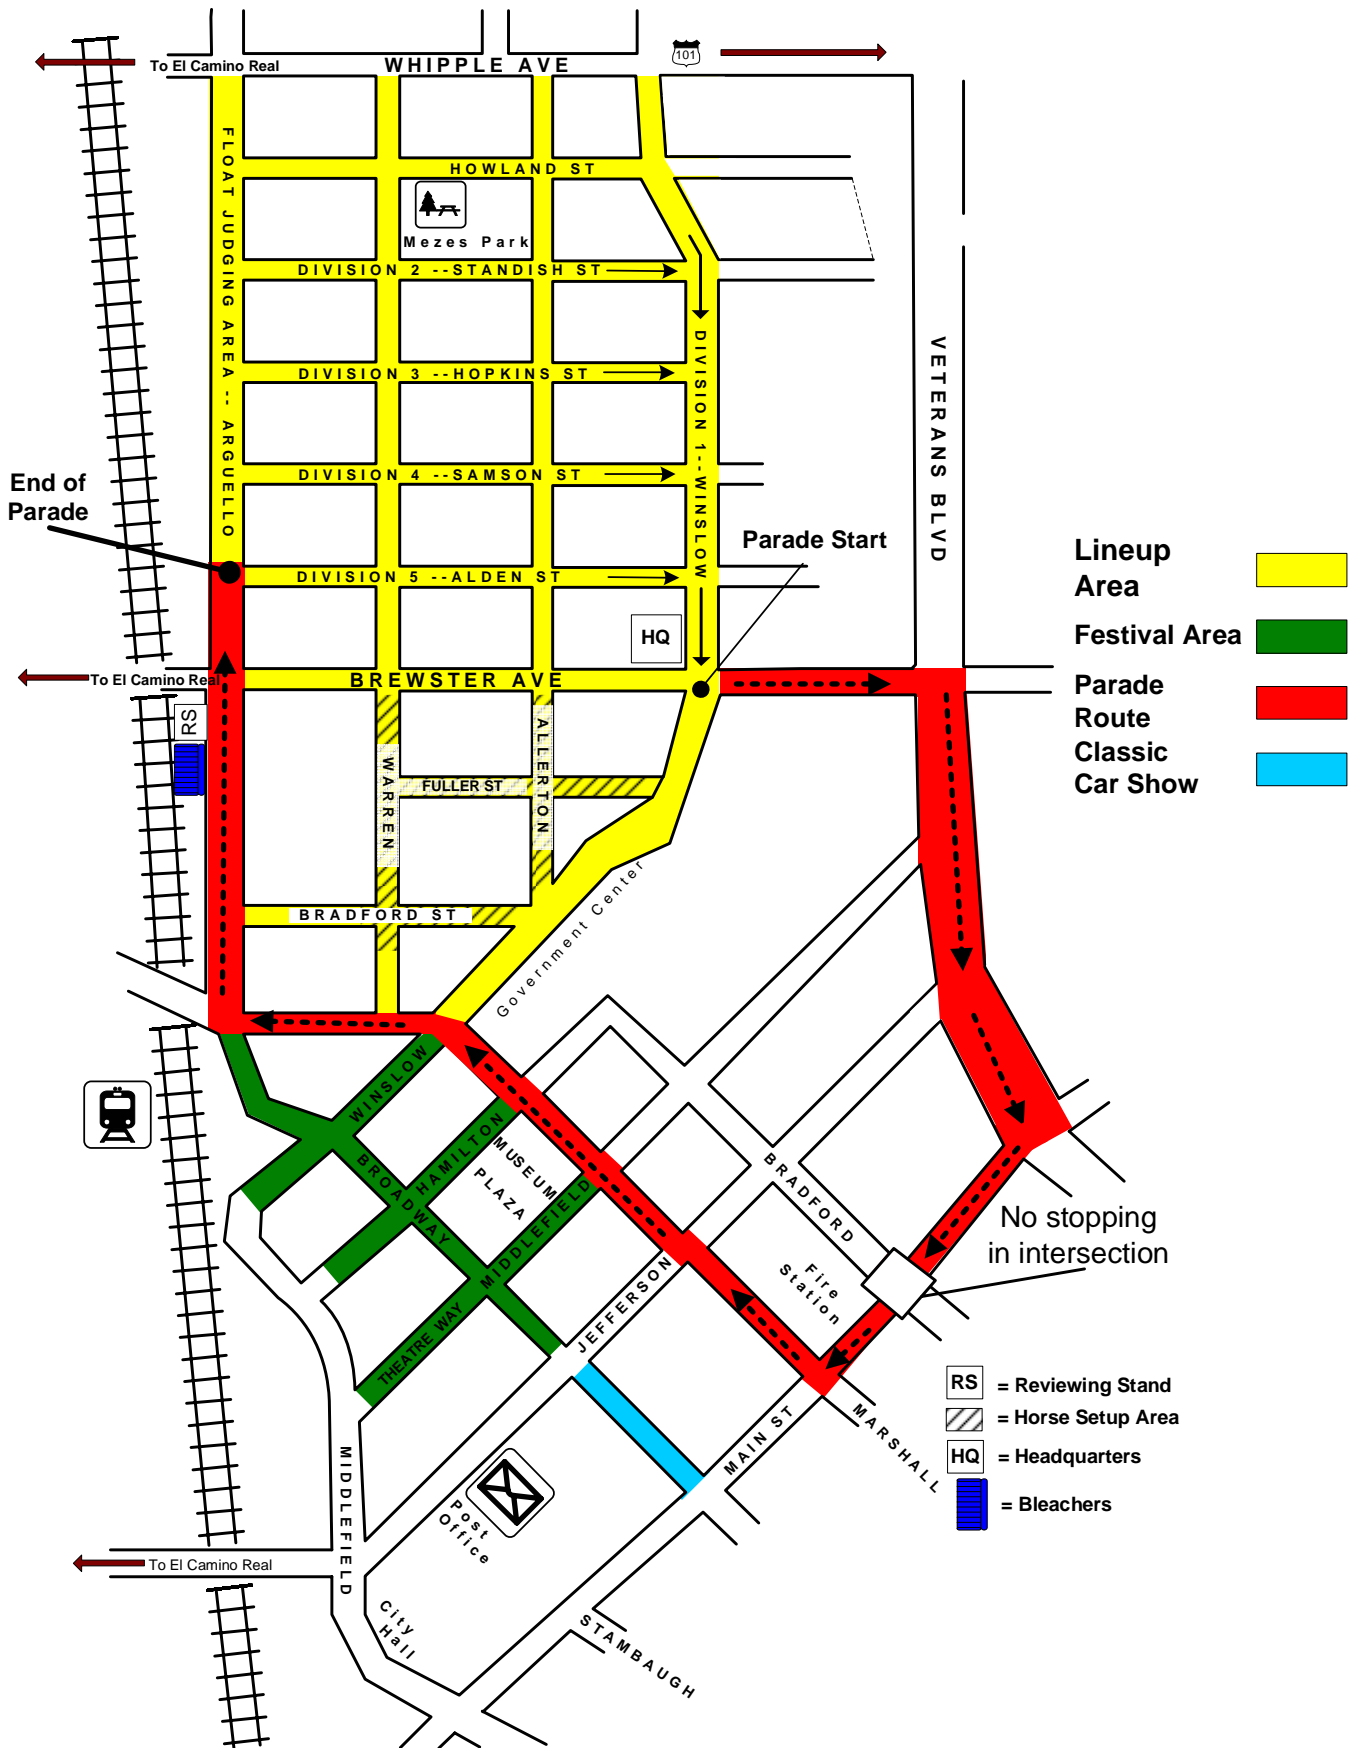

Peninsula Celebration Association

Event Map 2007

Revised 6/10/2007

- Lineup Area
- Festival Area
- Parade Route
- Classic Car Show

- RS = Reviewing Stand
- = Horse Setup Area
- HQ = Headquarters
- = Bleachers