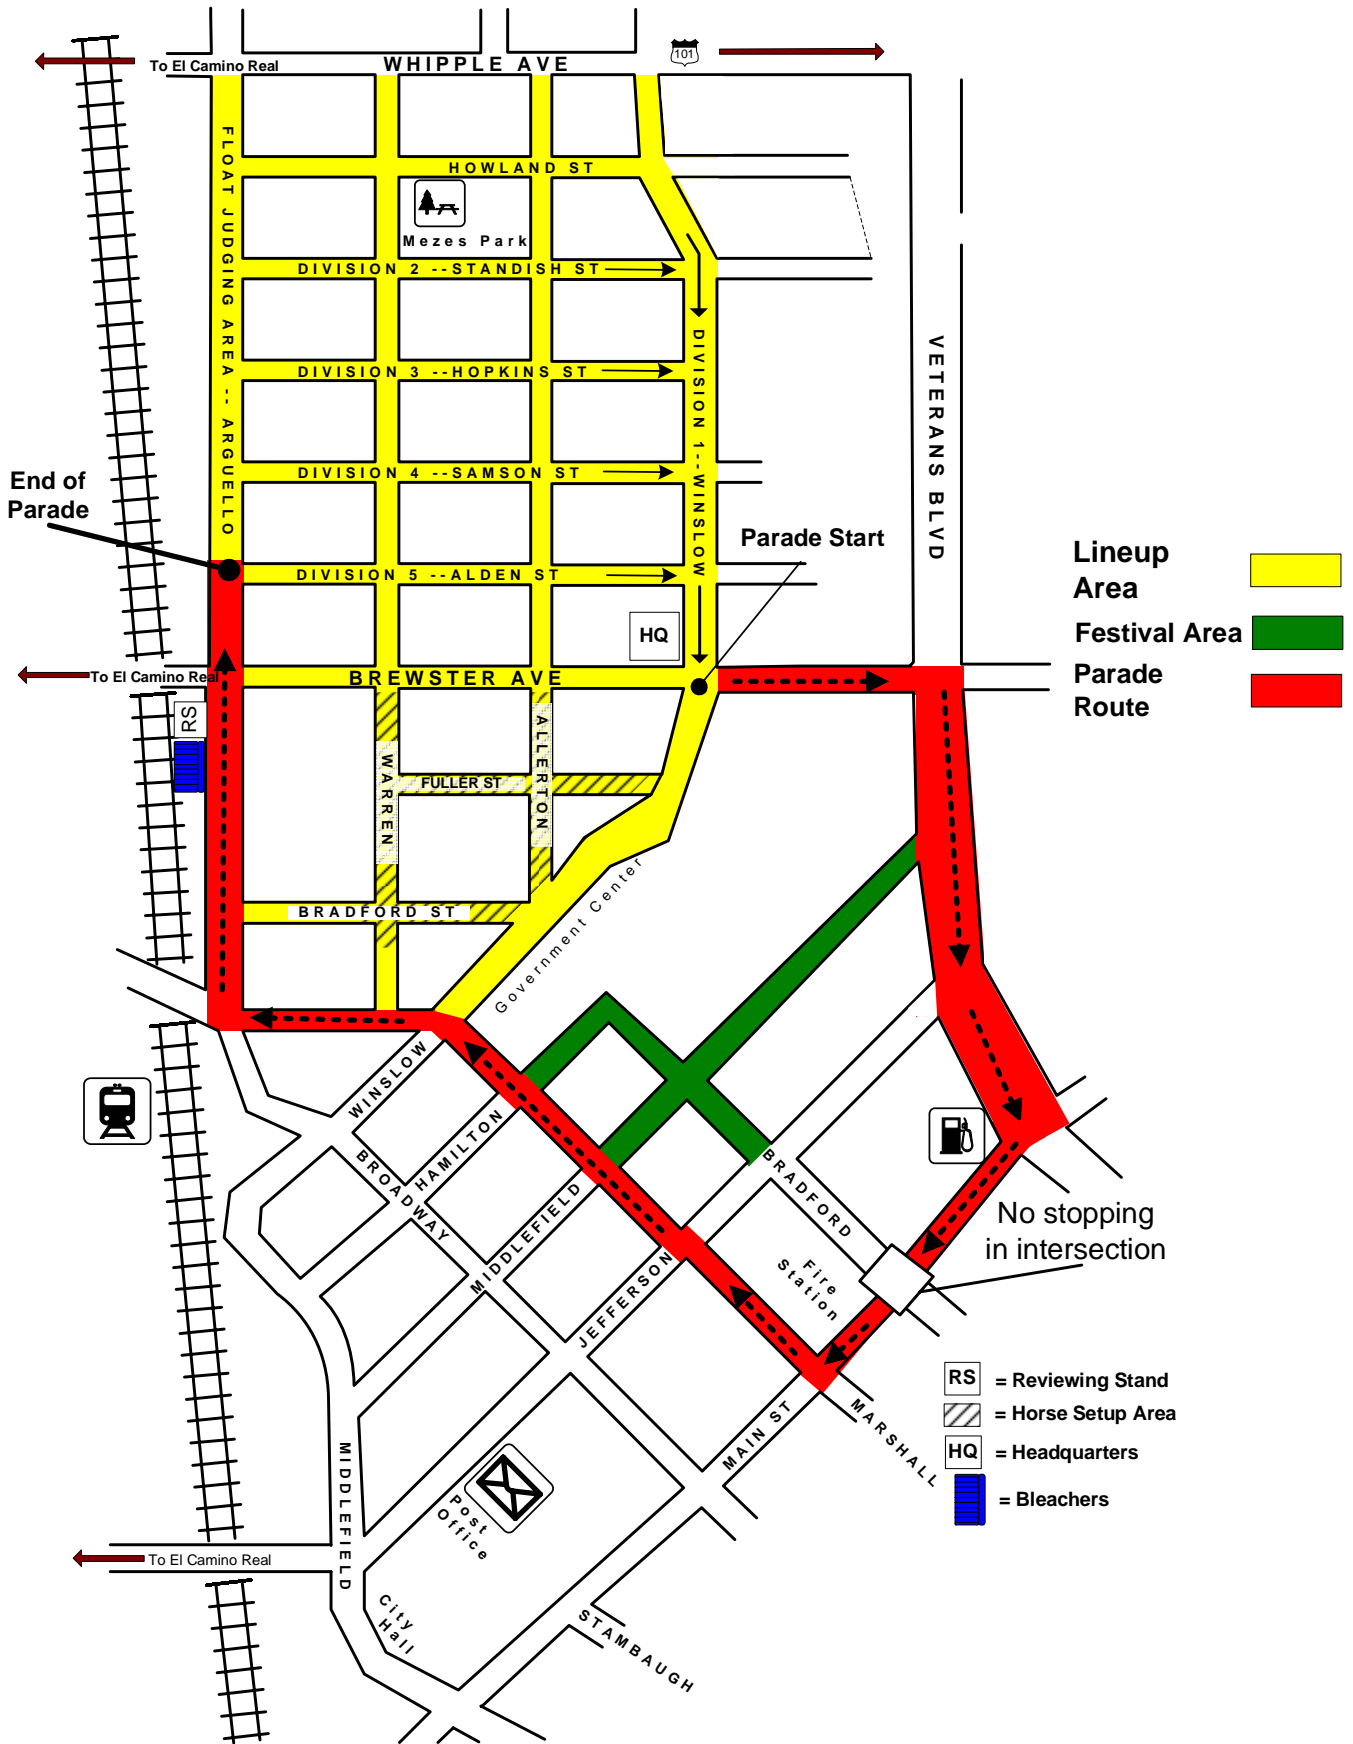

Peninsula Celebration Association Event Map Map # E1

- Lineup Area
- Festival Area
- Parade Route

- RS = Reviewing Stand
- = Horse Setup Area
- HQ = Headquarters
- = Bleachers